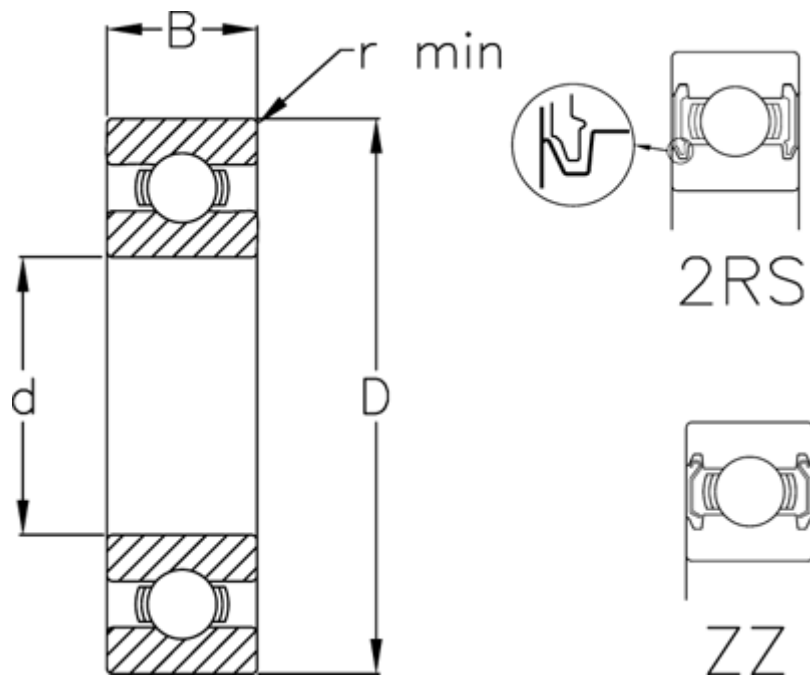

# Data Sheet

Article number: 5480040007079

Description: Single row ball bearing 6808 2RS USDA H1  
d=40 D=52 B=7 stainless/spez. grease

## Measures

B	= 7	Weight (kg) = 0.033
d	= 40	
D	= 52	
Dynamic load C (kN)	= 5.1	
Max rpm greased	= 12000	
Max rpm oil lubricated	= 14000	
r min	= 0.3	
Static load C0 (kN)	= 4.4	